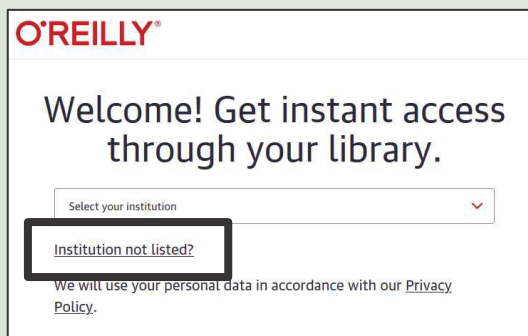

O'Reillyのログイン画面にアクセスし、"Institution not listed?" のリンクを選択します。
Go to the O'Reilly login screen and select the link "Institution not listed?" .

3