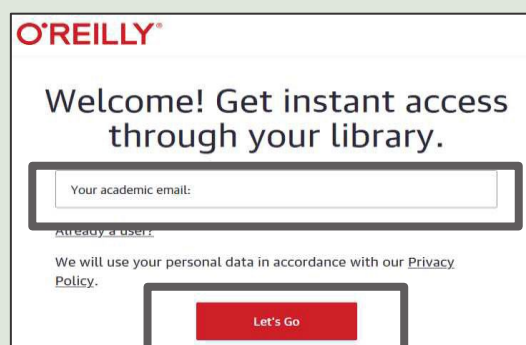

xx.naist.jpもしくはnaist.ac.jpのドメインが含まれるメールアドレスを入力し、"Let's Go"ボタンをクリックします。O'Reillyからアカウント作成の案内がメールで届きます。
Enter an email address that includes the domain xx.naist.jp or naist.ac.jp and click the "Let's Go" button. O'Reilly will send you an email invitation to create an account.

4