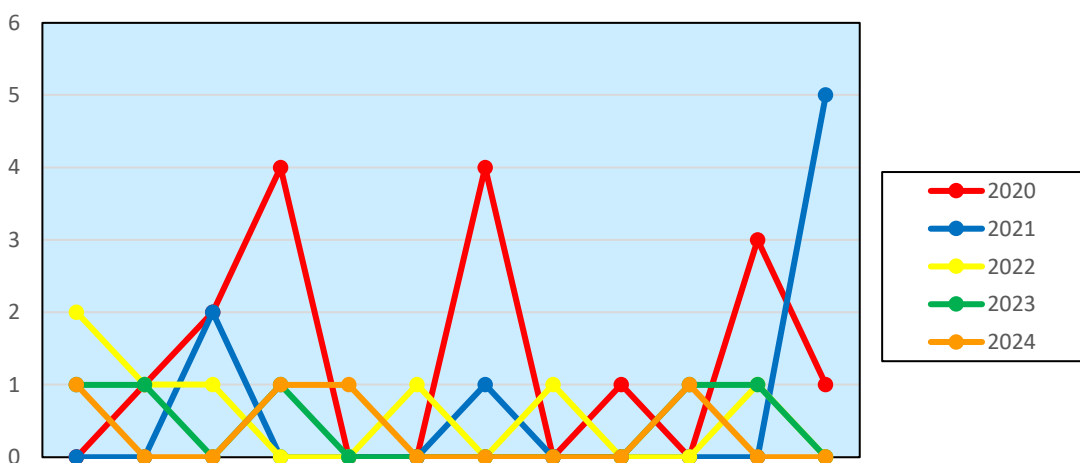

現物貸借受付件数

Loan books: receive from other institutions

	Apr.	May.	Jun.	Jul.	Aug.	Sep.	Oct.	Nov.	Dec.	Jan.	Feb.	Mar.	Total
2020	0	1	2	4	0	0	4	0	1	0	3	1	16
2021	0	0	2	0	0	0	1	0	0	0	0	5	8
2022	2	1	1	0	0	1	0	1	0	0	1	0	7
2023	1	1	0	1	0	0	0	0	0	1	1	0	5
2024	1	0	0	1	1	0	0	0	0	1	0	0	4