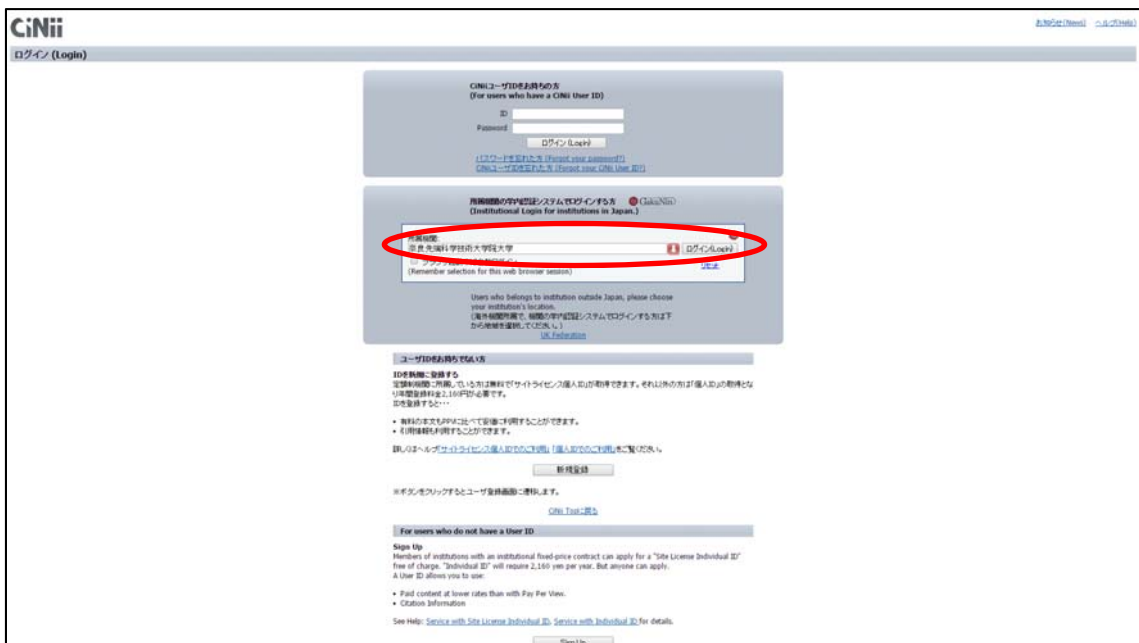

① 「ログイン」をクリック。

② 所属機関が「奈良先端科学技術大学院大学」となっていることを確認し、「ログイン (Login)」をクリック。

The image shows the login page for the Nara Institute of Science and Technology (NAIST). At the top is the NAIST logo, which consists of three stylized mountain peaks in red, green, and blue, with the text 'Nara Institute of Science and Technology' and 'NAIST' below it. Below the logo is the Japanese name '奈良先端科学技術大学院大学' and the English name 'Nara Institute of Science and Technology'. The login form includes a 'Username' field, a 'Password' field, and a 'Login' button. There are also two checkboxes: 'Don't Remember Login' and 'Clear prior granting of permission for release of your information to this service.'.